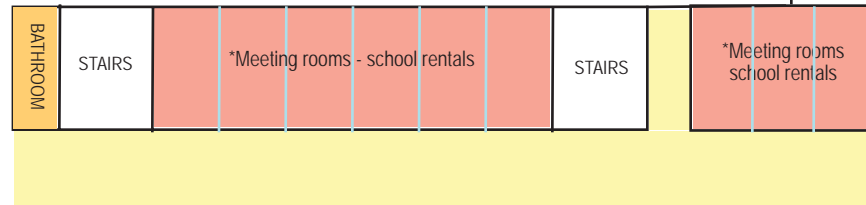

National High School Drill Team Championships SATURDAY EVENTS - CHALLENGE LEVEL MAIN LEVEL - DRILL AREA SCHEMATICS

Inspection, Team Photos, and other event rooms may be seen on the multi-level map.

HIGHLIGHTS OF THE DAY: Challenge Teams fill the hall. Both Armed & Unarmed competition is happening everywhere. The Arena has a mix of events with the Nationals Village maintaining multiple practice areas as well as the crowd pleasing Armed Exhibition event and the prestigious Open Level Color Guard competition.

2nd Floor of Ocean Center - Inspection & Picture Rooms
- can be accessed by stairs and escalator - see detailed diagram -
* Meeting rooms can be rented by schools for their private use during event - contact SNI for additional details *

East Lobby - No entrance / area is off limits.