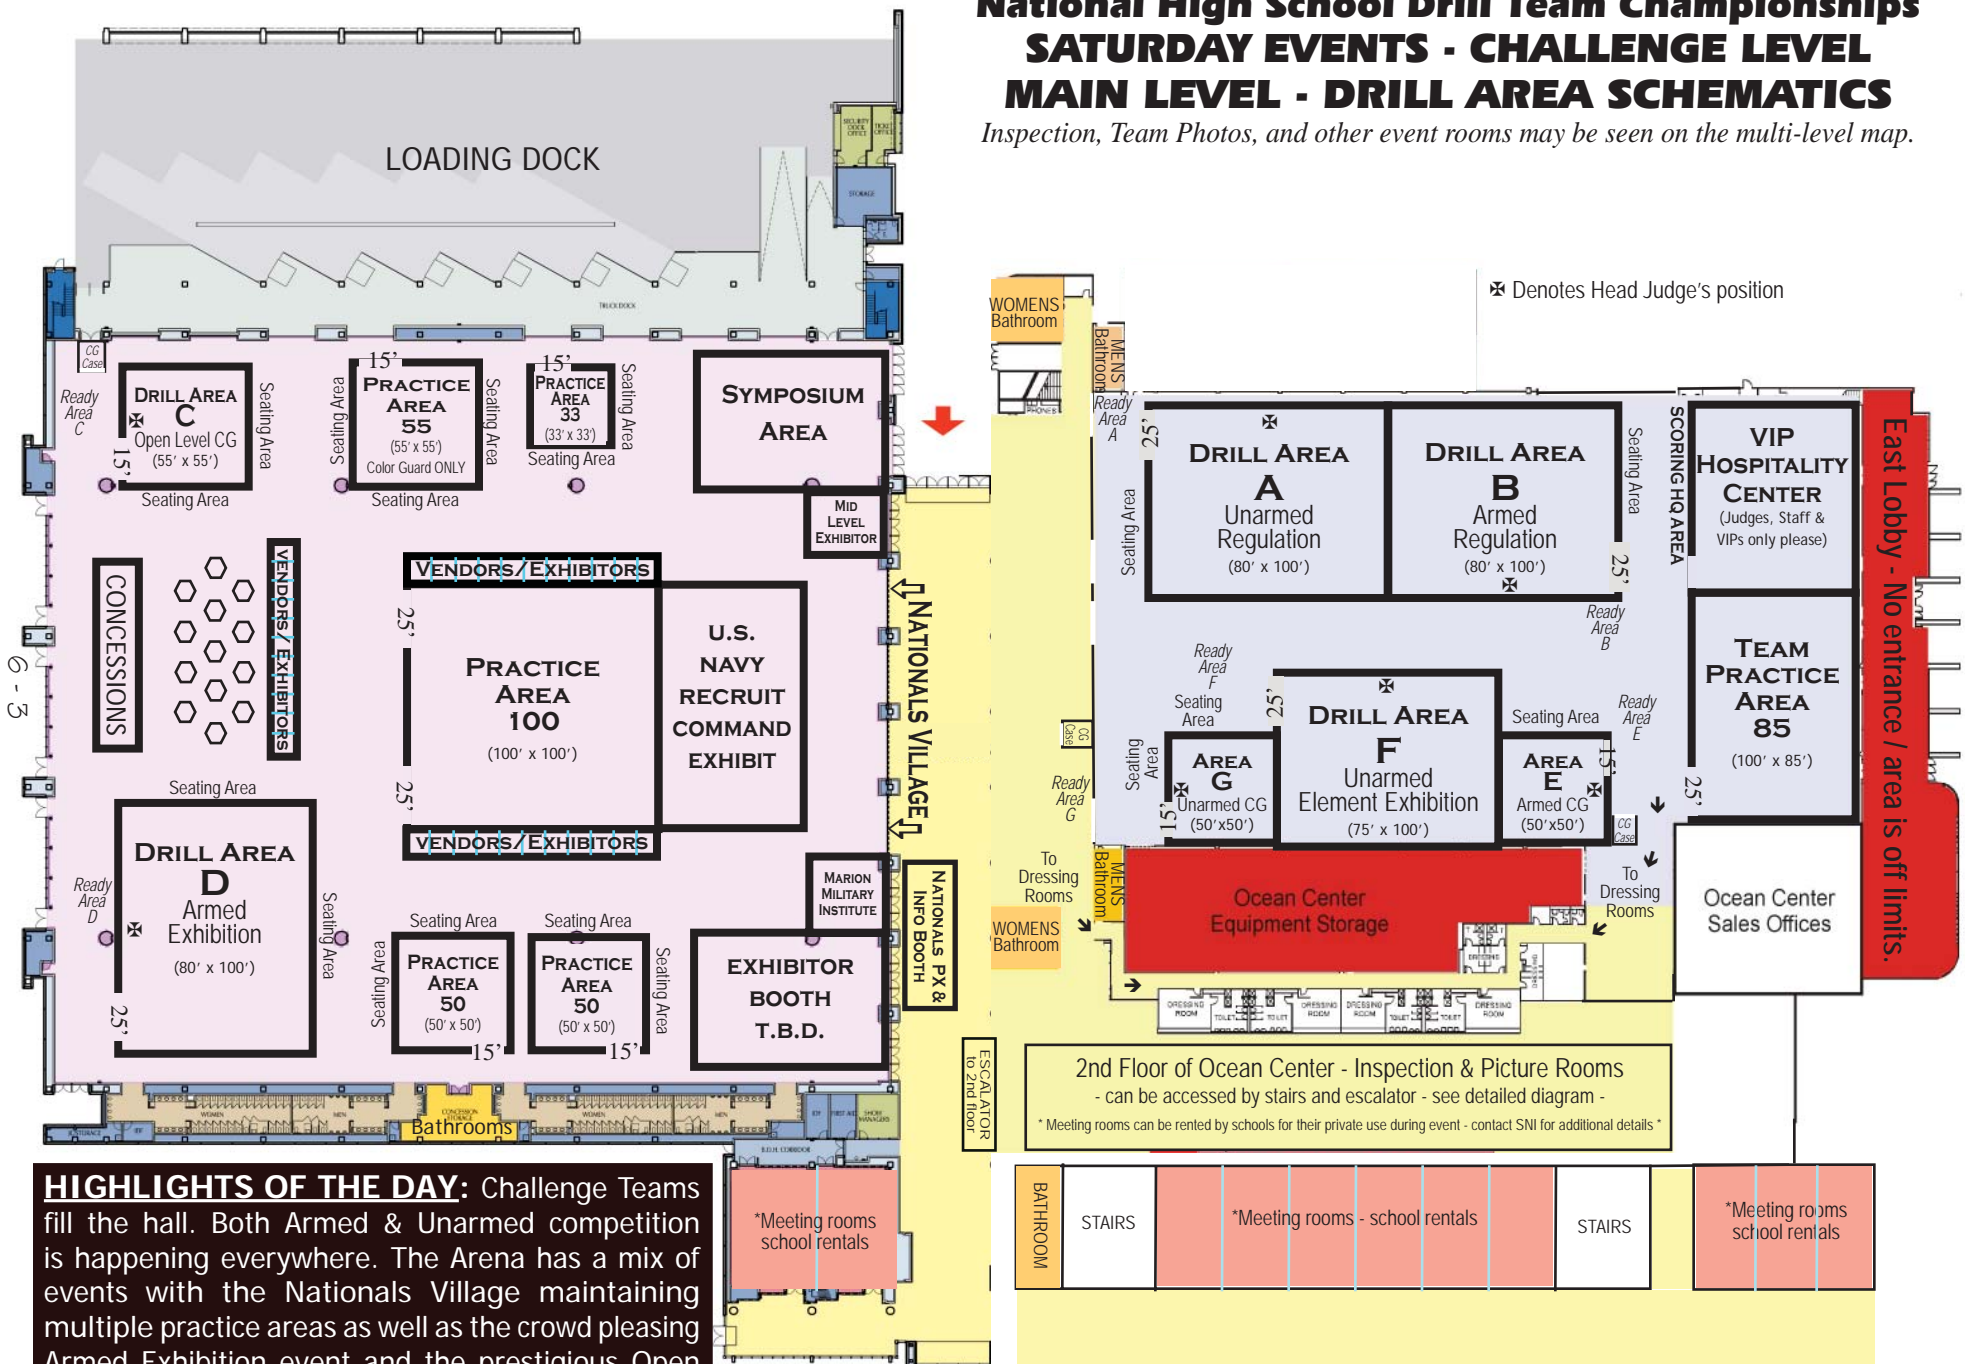

National High School Drill Team Championships SATURDAY EVENTS - CHALLENGE LEVEL MAIN LEVEL - DRILL AREA SCHEMATICS

Inspection, Team Photos, and other event rooms may be seen on the multi-level map.

HIGHLIGHTS OF THE DAY: Challenge Teams fill the hall. Both Armed & Unarmed competition is happening everywhere. The Arena has a mix of events with the Nationals Village maintaining multiple practice areas as well as the crowd pleasing Armed Exhibition event and the prestigious Open Level Color Guard competition.

2nd Floor of Ocean Center - Inspection & Picture Rooms
- can be accessed by stairs and escalator - see detailed diagram -
* Meeting rooms can be rented by schools for their private use during event - contact SNI for additional details *

East Lobby - No entrance / area is off limits.