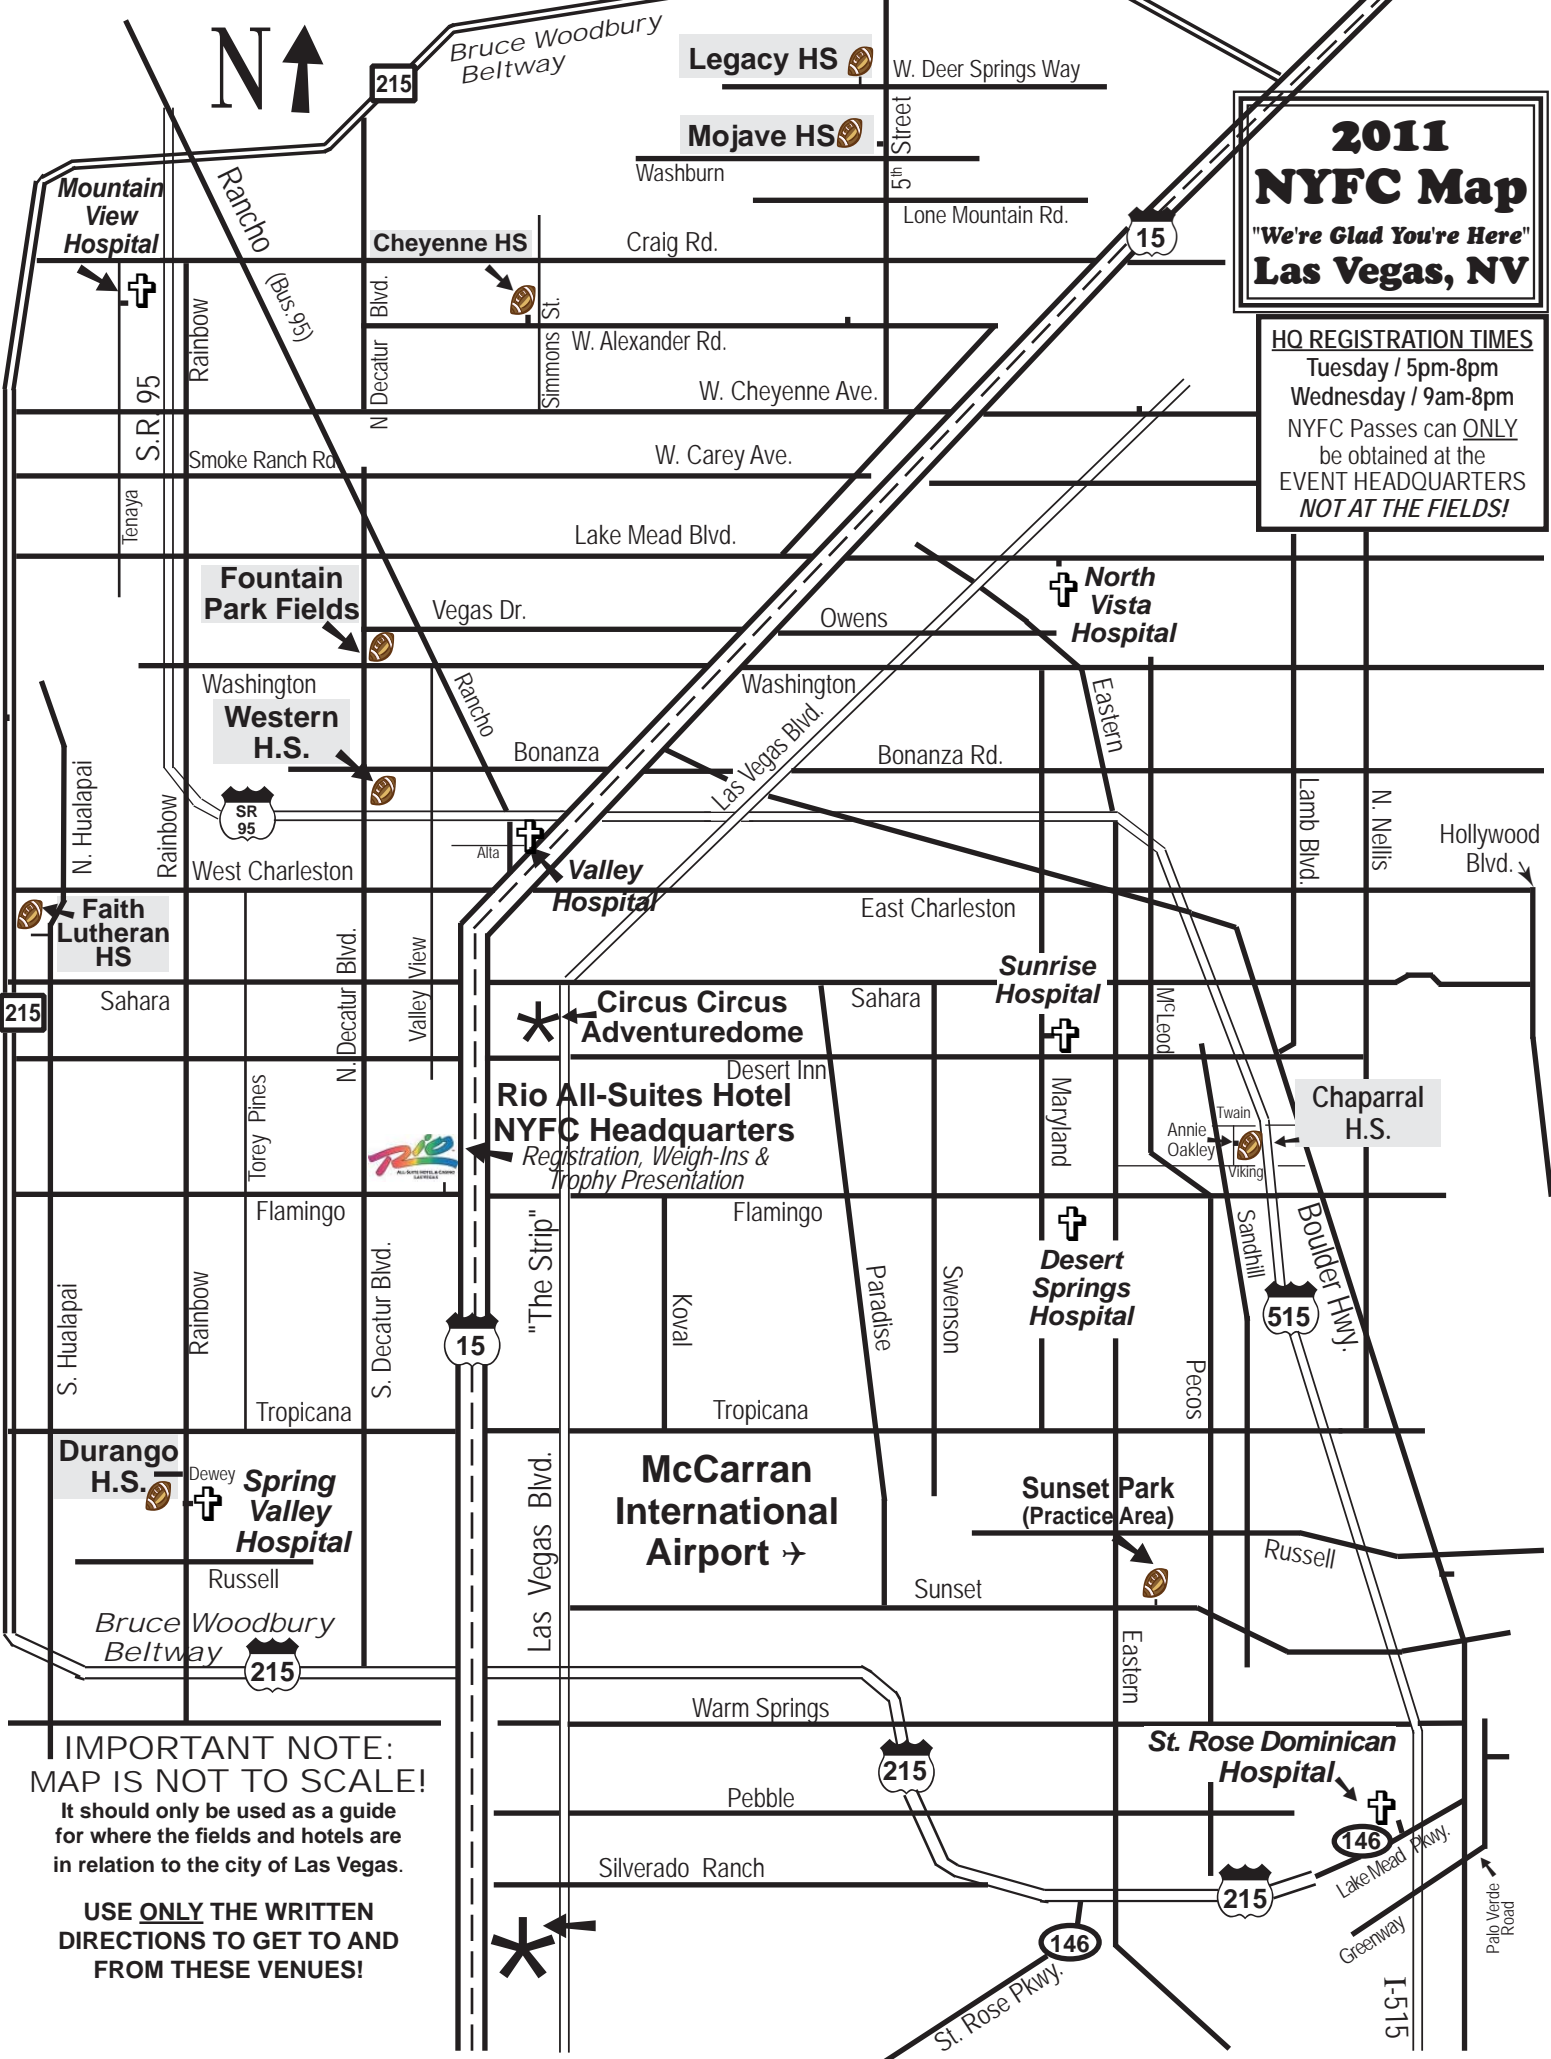

2011 NYFC Map
"We're Glad You're Here"
Las Vegas, NV

HQ REGISTRATION TIMES
Tuesday / 5pm-8pm
Wednesday / 9am-8pm
NYFC Passes can ONLY
be obtained at the
EVENT HEADQUARTERS
NOT AT THE FIELDS!

IMPORTANT NOTE:
MAP IS NOT TO SCALE!
It should only be used as a guide
for where the fields and hotels are
in relation to the city of Las Vegas.

**USE ONLY THE WRITTEN
DIRECTIONS TO GET TO AND
FROM THESE VENUES!**